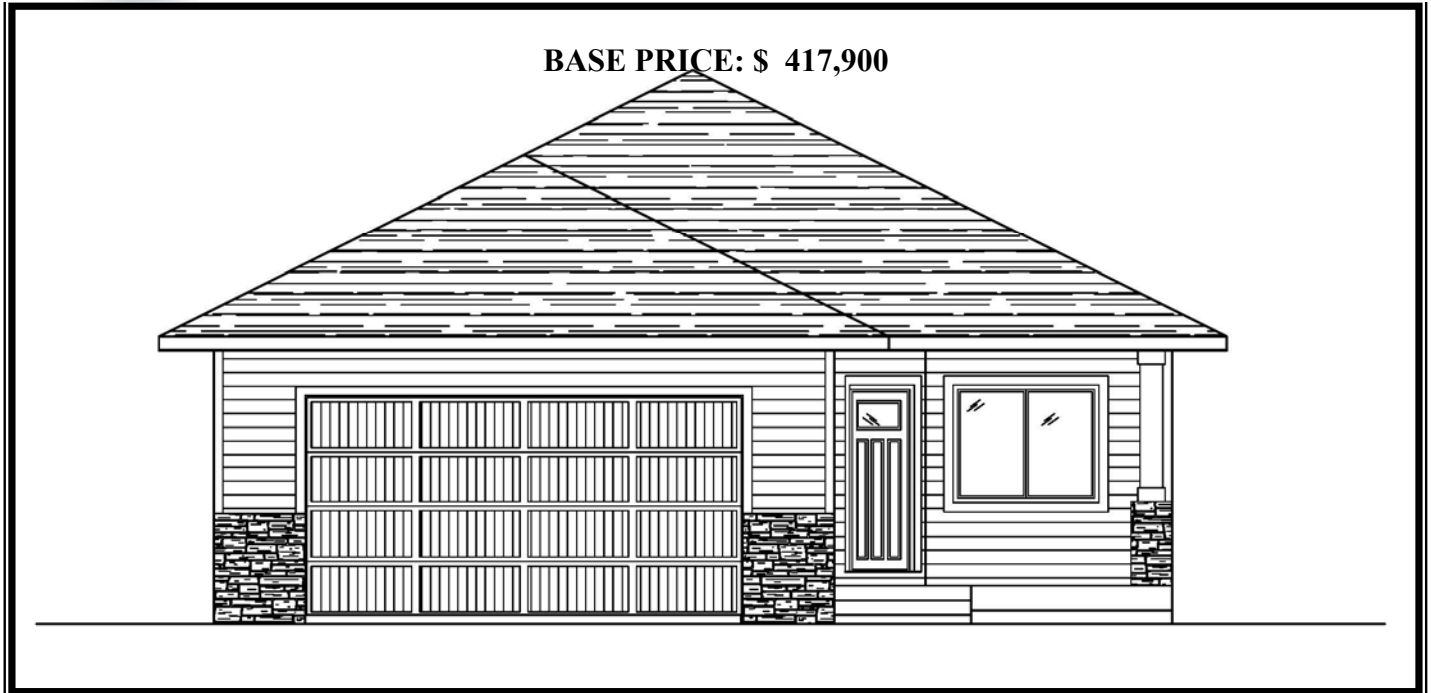

7504 W. FLOWERFIELD PLACE

1445 Sq. Ft. Garden Ranch
2 Car Garage, 2 Bedroom, 2 Bath
Future Lower level finish

BASE PRICE: \$ 417,900

RB FLOWERFIELDS VILLA HOMES INCLUDES SOD, SPRINKLER

School Districts:

Sioux Falls

Lot Size: 56 x 161

Development:

RB Flowerfields Addition

Room Sizes:

Living: 15.9 x 19.1
Dining: 15.9 x 10.0
Kitchen: 15.9 x 11.3
Master Bedroom: 12.1 x 13.0
Garage: 22.8 x 24.0

Room Sizes:

Main Bath: 5.0 x 8.10
Master Bath: 5.0 x 14.0
Bedroom 2: 11.2 x 11.4
Laundry: 8.1 x 5.0
Storage: 5.9 x 7.5