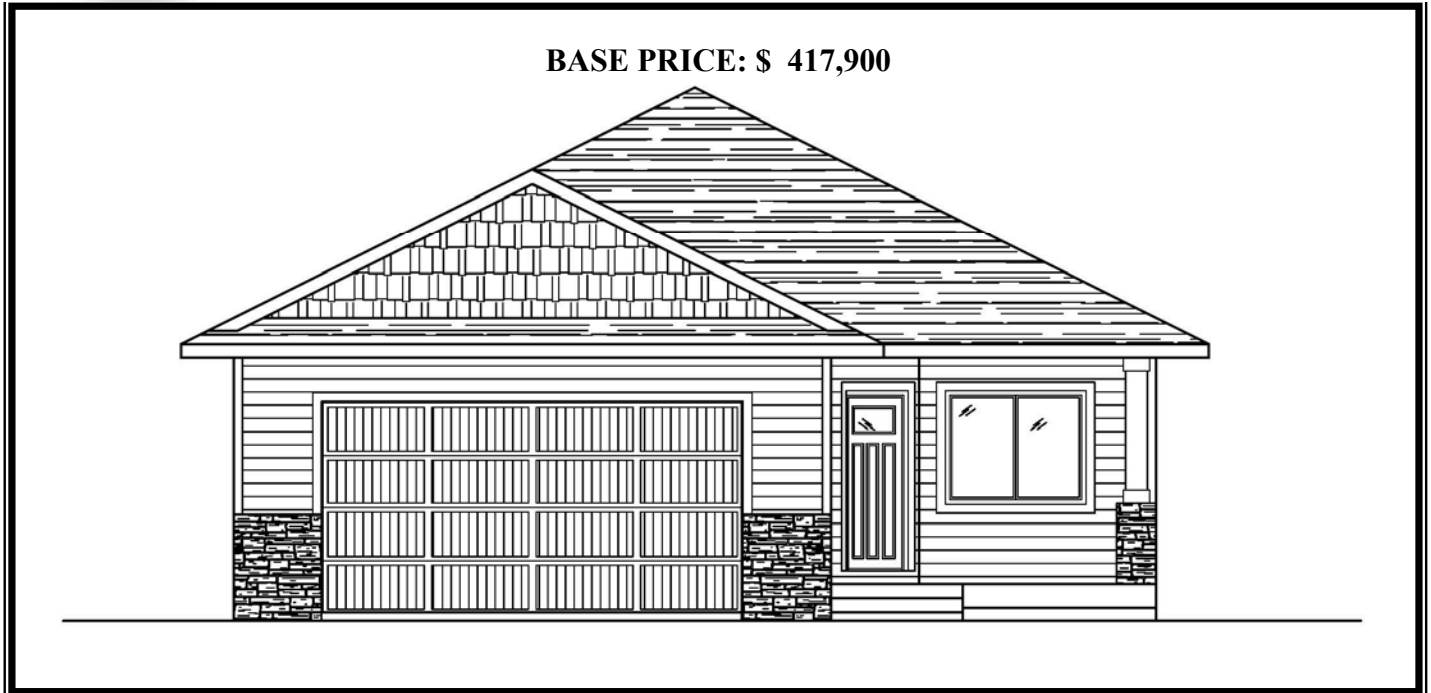

7508 W. FLOWERFIELD PLACE

1445 Sq. Ft. Garden Ranch
2 Car Garage, 2 Bedroom, 2 Bath
Future Lower level finish

BASE PRICE: \$ 417,900

RB FLOWERFIELDS VILLA HOMES INCLUDES SOD, SPRINKLER

School Districts:

Sioux Falls

Lot Size: 56 x 161

Development:

RB Flowerfields Addition

Room Sizes:

Living: 15.9 x 19.1
Dining: 15.9 x 10.0
Kitchen: 15.9 x 11.3
Master Bedroom: 12.1 x 13.0
Garage: 22.8 x 24.0

Room Sizes:

Main Bath: 5.0 x 8.10
Master Bath: 5.0 x 14.0
Bedroom 2: 11.2 x 11.4
Laundry: 8.1 x 5.0
Storage: 5.9 x 7.5