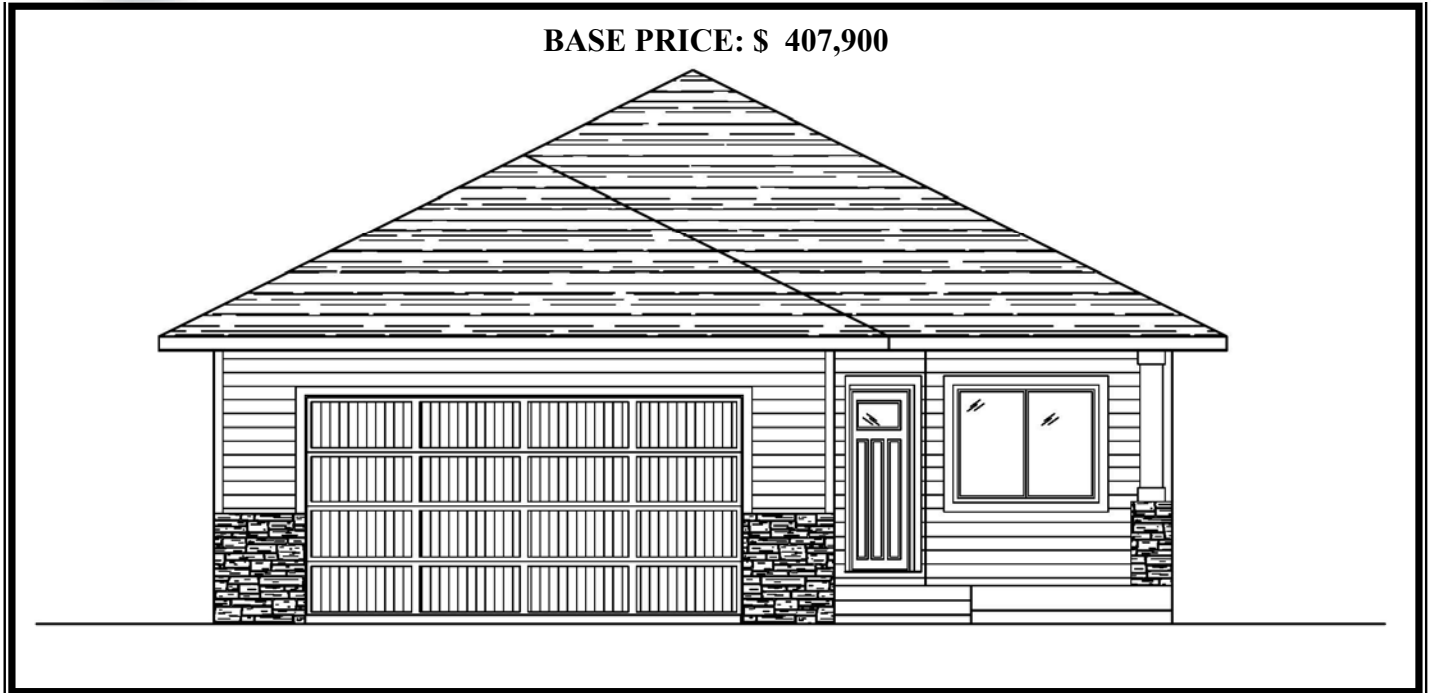

7504 W. FLOWERFIELD PLACE

1445 Sq. Ft. Garden Ranch
2 Car Garage, 2 Bedroom, 2 Bath
Future Lower level finish

BASE PRICE: \$ 407,900

RB FLOWERFIELDS VILLA HOMES INCLUDES SOD, SPRINKLER

School Districts:

Sioux Falls

Lot Size: 56 x 161

Development:

RB Flowerfields Addition

Room Sizes:

Living: 15.9 x 19.1
Dining: 15.9 x 10.0
Kitchen: 15.9 x 11.3
Master Bedroom: 12.1 x 13.0
Garage: 22.8 x 24.0

Room Sizes:

Main Bath: 5.0 x 8.10
Master Bath: 5.0 x 14.0
Bedroom 2: 11.2 x 11.4
Laundry: 8.1 x 5.0
Storage: 5.9 x 7.5